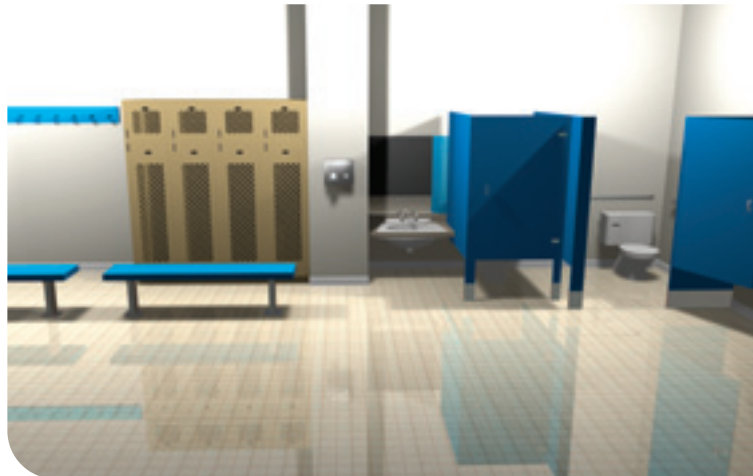

Facility Products

WASHROOM AND LOCKER ROOM

Whether you are renovating an existing facility or starting new construction, Athletica can provide a complete line of washroom and locker room components. These products are specifically designed for tough recreational environments. Based on your needs, Athletica can develop a package that is customized to your individual facility.

Bathroom Partitions

- Solid High-Density Polyurethane doors, panels, and pilasters
- Waterproof and non-absorbent
- Radiused edges
- Integral hinges, full continuous plastic wall brackets, solid plastic pilaster shoes

Models:

- Floor Mounted
- Overhead Braced
- Floor-To-Ceiling
- Ceiling Hung