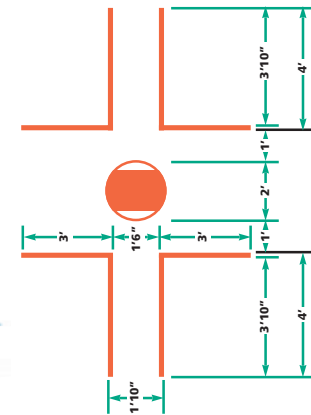

NATIONAL HOCKEY LEAGUE OFFICIAL RINK MEASUREMENTS

ALL LINES ARE 2" IN WIDTH
FACE-OFF CONFIGURATION

ALL LINES ARE 2" IN WIDTH
CREASE DIMENSIONS

APPROVED GOAL FRAME

5/04

Note: At the time of printing, the NHL was considering instituting a rule change that would move the goal line back to 11' from the end of the dashers. This would change the location of the goal line and increase the size of the neutral zone. In all cases it is important to check with your local hockey governing body for "Official" rink measurements.