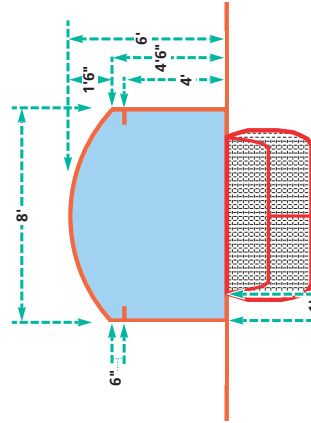

Paper Ice Marking Kit

- An alternative to traditional painted lines
- Kit includes:
 - 12" Face Off circles
 - 12" x 700' Blue
 - 12" x 400' Red
 - 2" x 1000' Red
 - 2" x 500' Blue
- Enough for 4 complete standard rink applications
- Paper lines also available individually

NATIONAL HOCKEY LEAGUE OFFICIAL RINK MEASUREMENTS

ALL LINES ARE 2" IN WIDTH
FACE-OFF CONFIGURATION

ALL LINES ARE 2" IN WIDTH
CREASE DIMENSIONS

APPROVED GOAL FRAME

5/04

Note: At the time of printing, the NHL was considering instituting a rule change that would move the goal line back to 11' from the end of the dashers. This would change the location of the goal line and increase the size of the neutral zone. In all cases it is important to check with your local hockey governing body for "Official" rink measurements.