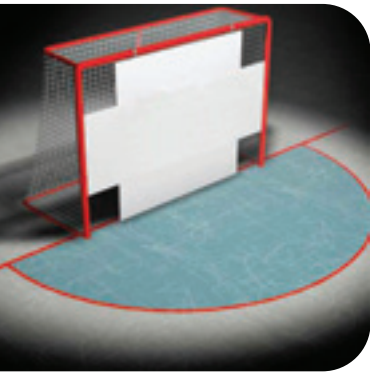

Rink Accessories

TRAINING AIDS

Shooter Tutor

- Increase goal scoring by improving accuracy (Goal sold separately)
- Acts as a substitute goalie when only one goalie or no goal tenders are present
- Enhances the fun of the game through competitive play
- Trains players to aim for four corners and the five-hole – the most difficult areas for the goal tender to defend against
- Portable: Rolls into bundles 3' x 4" and weighs only 10 lbs.
- Stores easily in car trunk or equipment bag
- Installs and removes from net in seconds
- Durable: Tested extensively at -30°F using a puck shooting machine with shots fired up to 100mph