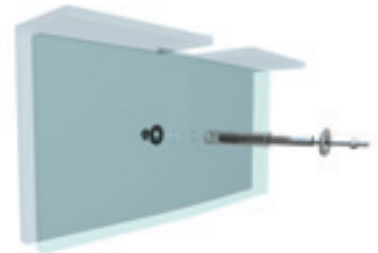

GlassFlex Clip

- Designed specifically for the increased movement of the GlassFlex flexible shielding system
- Allows two adjacent seamless glass shields to move in conjunction with one another to maximize overall impact absorption