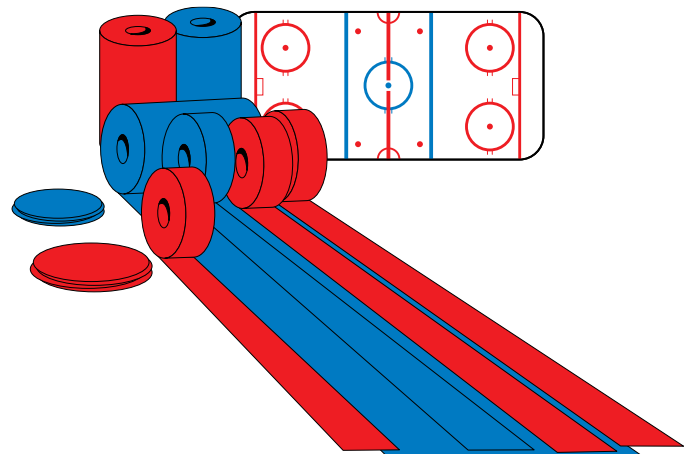

Paper Ice Marking Kit

- An alternative to traditional painted lines
- Kit includes:
  - 12" Face Off circles
  - 12" x 700' Blue
  - 12" x 400' Red
  - 2" x 1000' Red
  - 2" x 500' Blue
- Enough for 4 complete standard rink applications
- Paper lines also available individually