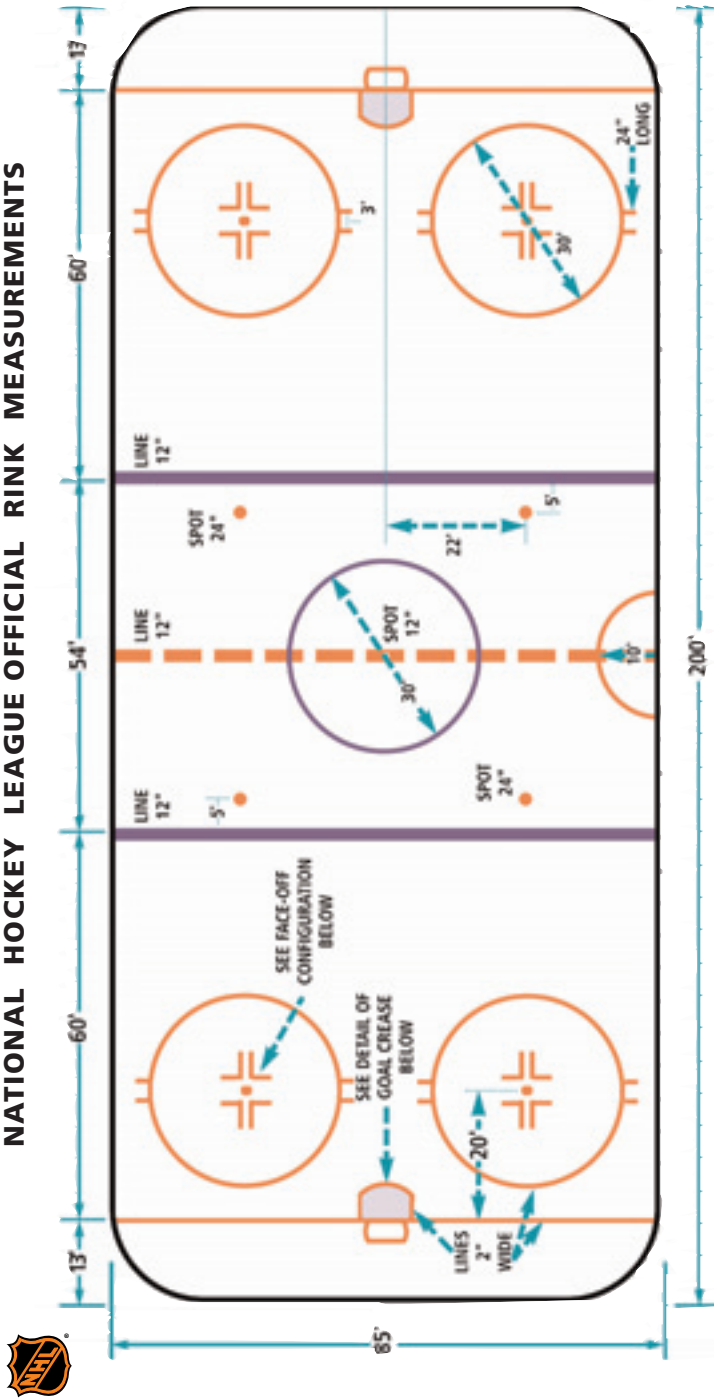

NATIONAL HOCKEY LEAGUE OFFICIAL RINK MEASUREMENTS

ALL LINES ARE 2" IN WIDTH
FACE-OFF CONFIGURATION

ALL LINES ARE 2" IN WIDTH
CREASE DIMENSIONS

APPROVED GOAL FRAME

5/04

Note: At the time of printing, the NHL was considering instituting a rule change that would move the goal line back to 11' from the end of the dashers. This would change the location of the goal line and increase the size of the neutral zone. In all cases it is important to check with your local hockey governing body for "Official" rink measurements.