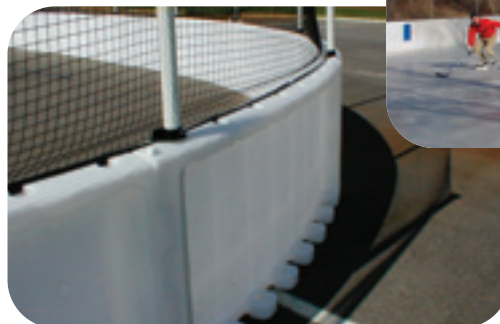

GAMEPLEX™

Rink Kit Alternative

For an economical alternative to building it yourself, check out Athletica's versatile GamePlex rink system. GamePlex offers a safer, more durable, more playable environment than a wood rink system, at approximately half the cost of traditional frame systems. In addition, this semi-permanent, rotationally-molded plastic rink system is virtually maintenance-free and requires minimal set-up. See page 28 for more information on GamePlex.