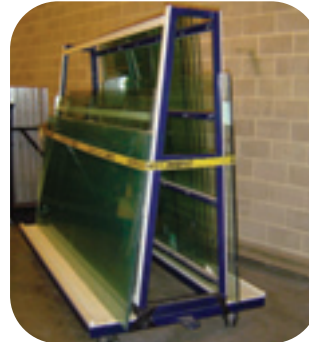

Glass Storage Cart

- Large and small carts to safely hold glass during conversions
- Efficient use of storage space