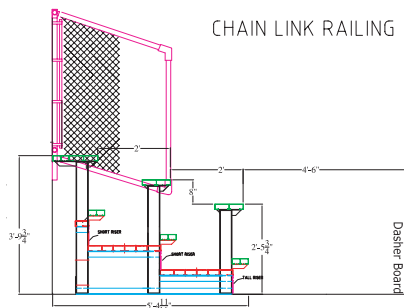

Sports Stool Bleacher

Optimize seat count & sightline, while holding your budget with the Sports Stool Bleacher* created by Seating Solutions. By raising the seat height & providing an elevated footrest for comfort, sightlines are maximized even from the first row, unlike conventional bleachers. By utilizing the optional rear entry style, you can provide stadium style seating where late comers do not walk in front of already seated spectators.

- Permanent or portable
- All aluminum, maintenance-free unit
- Perfect for indoor or outdoor hockey
- Plastic seat top option insulates for a warmer seat (your choice of color)
- Optional decorative custom end panels, and transfer wheel kit