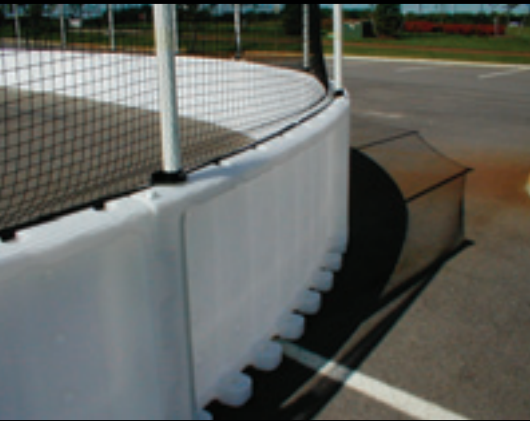

GamePlex is a completely portable, semi-portable or permanent rink system, depending on the use and installation preferred by the customer. Made of rotationally molded plastic, GamePlex is highly durable with virtually no maintenance requirements. This rink system is designed for indoor or outdoor use, and offers excellent safety and game containment. GamePlex also features good ball and puck action off the boards, at a fraction of the cost of traditional rink systems.